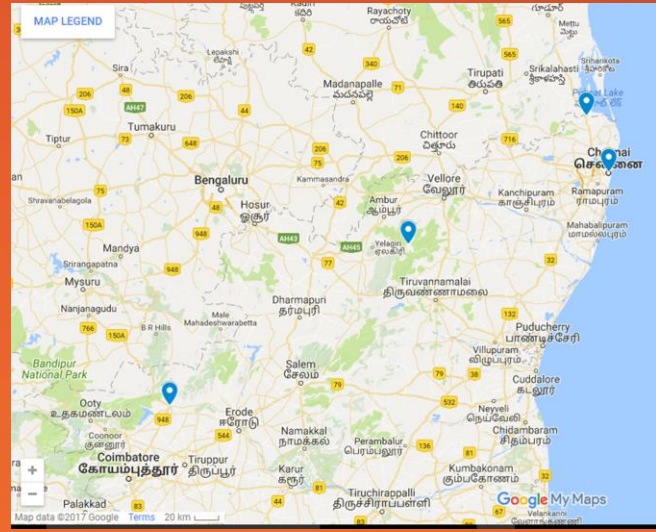

Donation Options

We need about 30 lakhs to construct a centre of about 1500 sq feet that will serve a target group of about 1000 people each year. Two centres are poised for construction – hence a fund requirement of about 60 lakhs is expected to be generated by our trust.

Options of contribution:

Capital expenses

- **Rs.500,000/-** towards one dedicated part of the Resource centre, to be named after the donor. **Number of donors required: 12**
- **Rs.100,000/-** towards training of a rural candidate to run such a centre. **Number of donors required: 2**
- **Rs.5000/-** towards cost of construction of the centres. **Number of donors required: 1200 (Or)**
- **Rs.1000/-** towards construction of the centres. **Number of donors required: 6000**
- **Rs.25,000/-** towards mentoring and educating a family in one of our existing centres **Number of donors required:**

Running costs:

- **Rs.25,000/-** towards mentoring and educating a family in one of our existing centres. **Number of donors required: 25**

Bank Details (Indian Rupees only)

Name: Relief Foundation
Account no: 429423237
Bank Details: Indian Bank, Besant Nagar branch,
Address: Old no 1/49, new no 31/2, 1st avenue Besant Nagar, Chennai - 90
IFSC: IDIB000B068

Please send us the transaction details for us to issue a sec. 80 G IT Receipt to you.